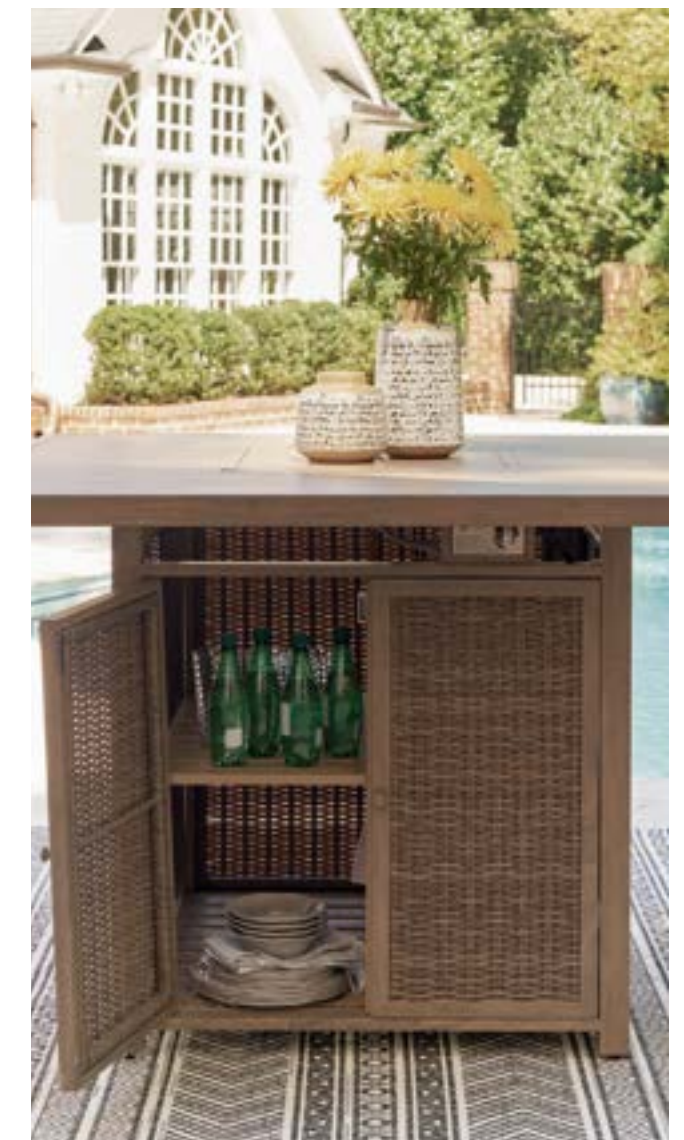

WALTON BRIDGE

Experience outdoor entertainment with this stunning bar set, expertly crafted to fuse a Californian aesthetic with functionality. The visually striking fire pit is activated with a press of a button and nestled within the bar table, made from durable resin wicker over an aluminum frame. Alongside comfortable resin wicker barstools with hidden foam seats, the table features enclosed storage and shelving to organize glassware and other outdoor entertainment essentials. It's the perfect backdrop for all your outdoor gatherings.

A. BAR STOOL P749-130.
20" W x 27" D x 44" H. Set of 2.

B. BAR TABLE WITH FIRE PIT P749-665.
56" W x 56" D x 39" H. Ships 1 per carton.