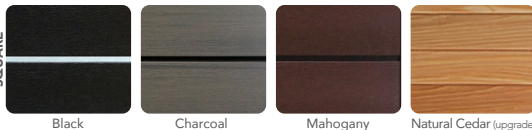

Shell: White

Shell: White | Cabinet: Mahogany

PERMASHELL™ COLORS

NATURAL SERIES

SMOOTH

PERMAWOOD™ CABINET COLORS

SQUARE

ROUND